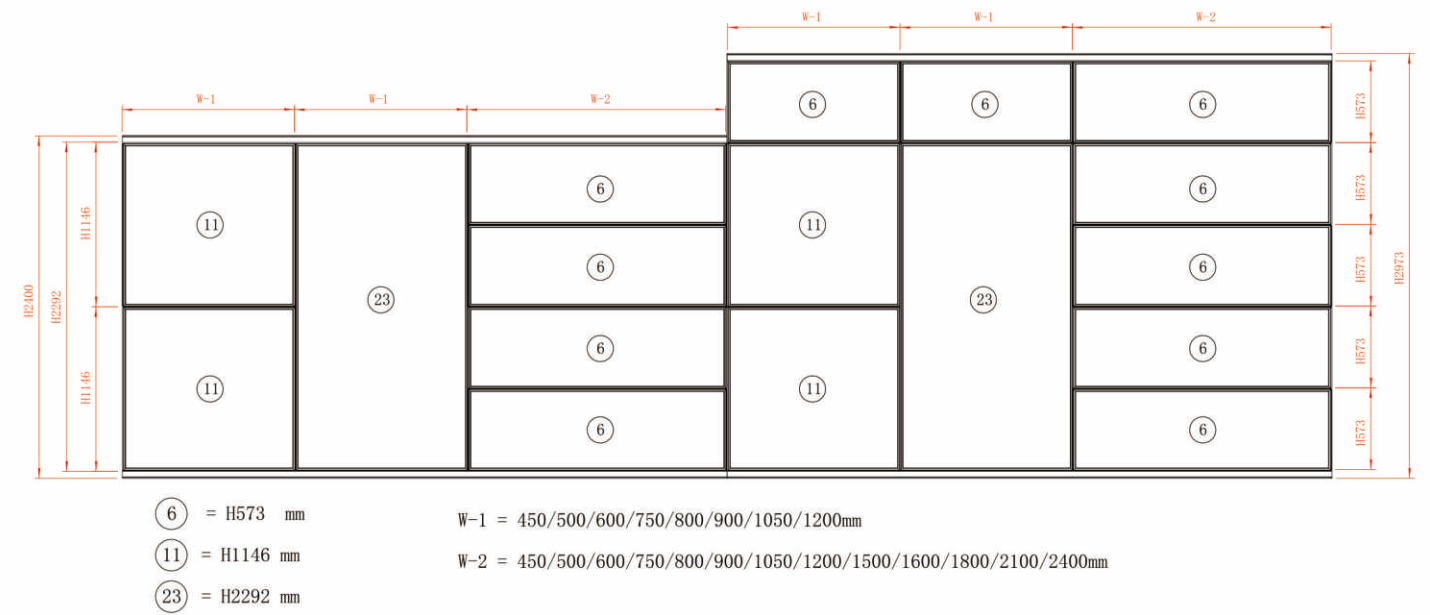

2. H2400mm/H2973mm

HK85

CLOVER WORKSTATION

Element

配件元素表