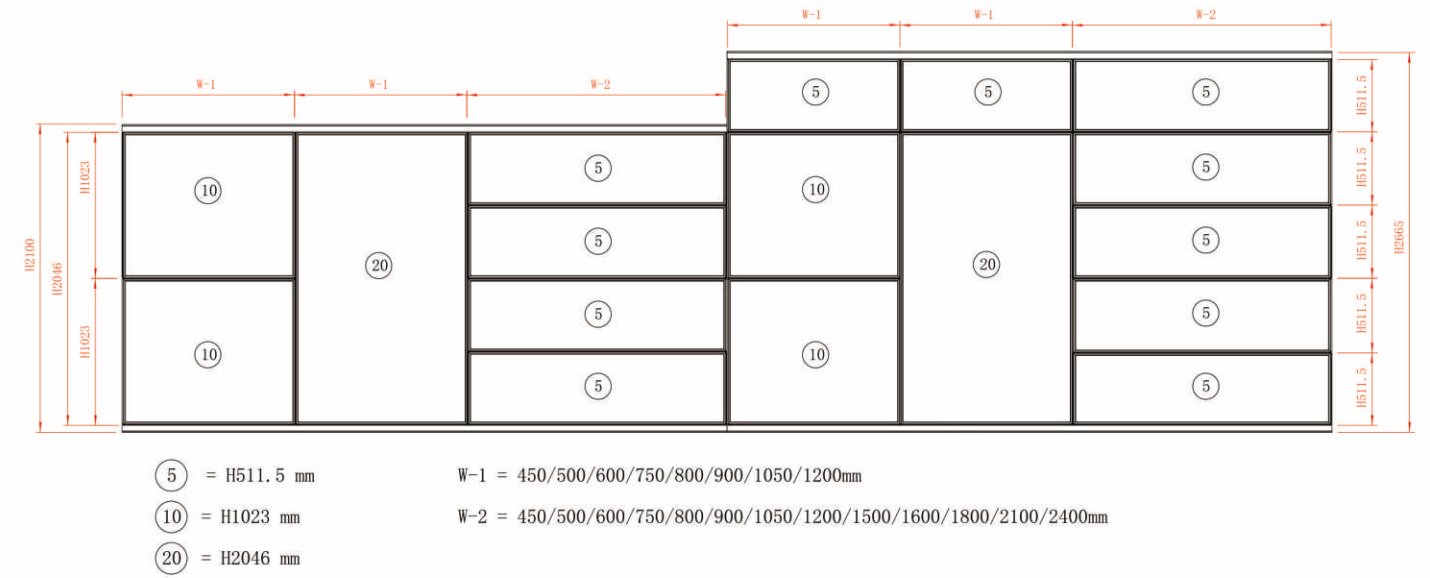

**CLOVER**  
WORKSTATION EXPERT

**HK85**  
CLOVER WORKSTATION

十字单玻璃  
single glass tile

十字木板  
mfc tile

十字双玻璃  
double glass tile

十字布板  
fabric tile

**CLOVER**  
WORKSTATION EXPERT

HK85 高度规格及分层标准  
 HK85 standard specification  
 1.H2100mm/H2665mm